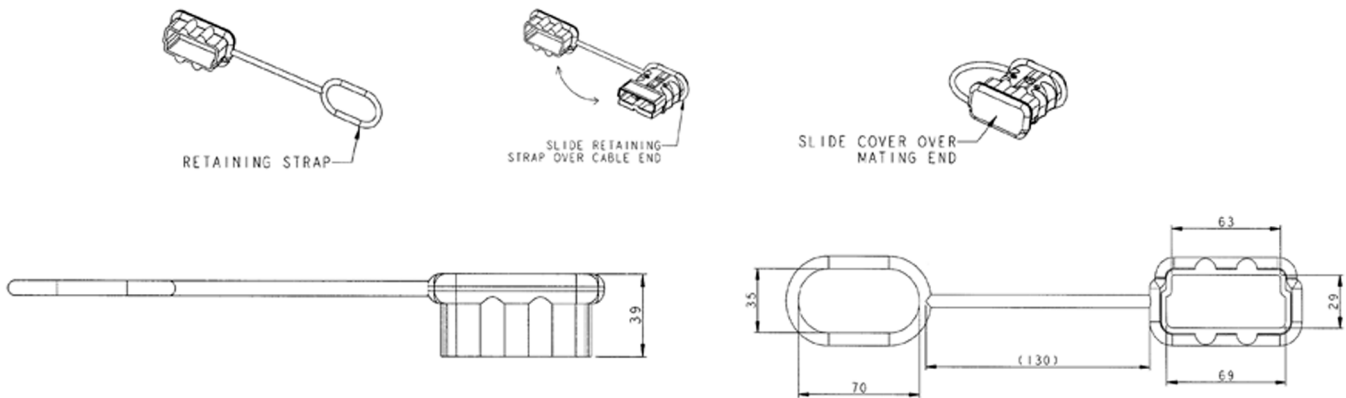

PICO[®]

PART # 3292

350A Series Modular Connector Cap Specifications Sheet

OUTLINE DRAWING

Unit of Measurement: mm

NOTES

Colour	Black
Series	350A
Material	Elastomer