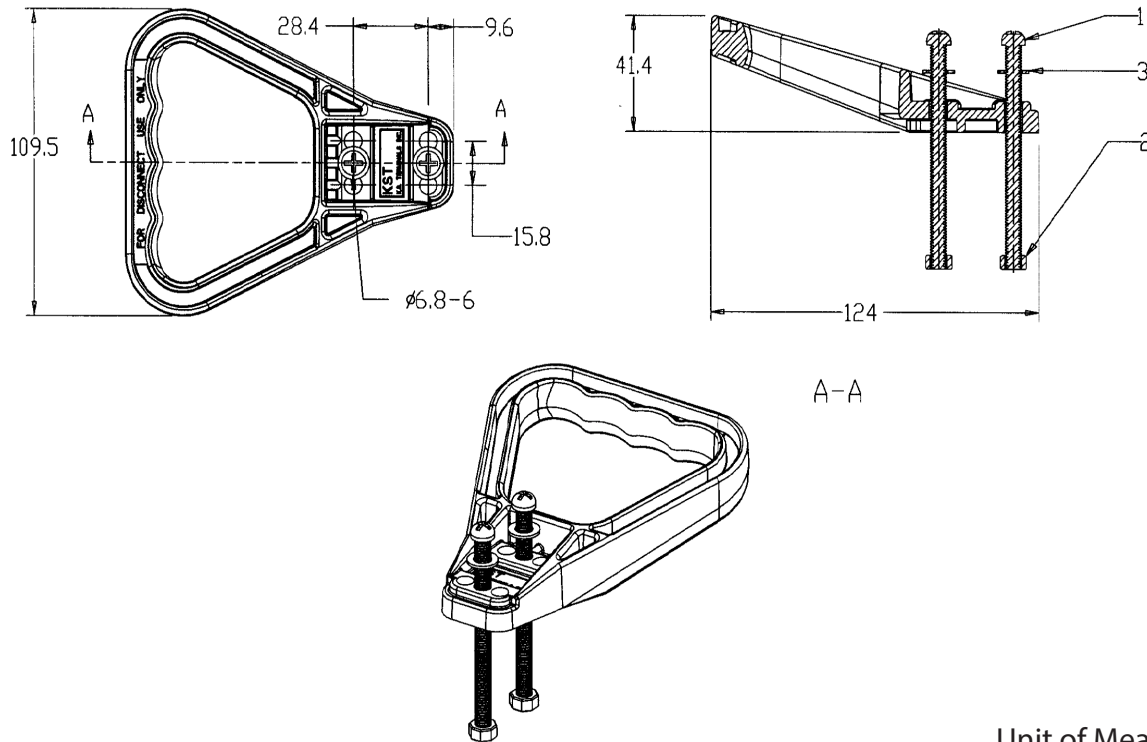

PICO[®]

PART # 3297

350A Series Modular Housing Handle Specifications Sheet

OUTLINE DRAWING

Unit of Measure: mm

NOTES

Colour	Red
Material	PC
Maximum Electrical Rating	125°C 600V Max.