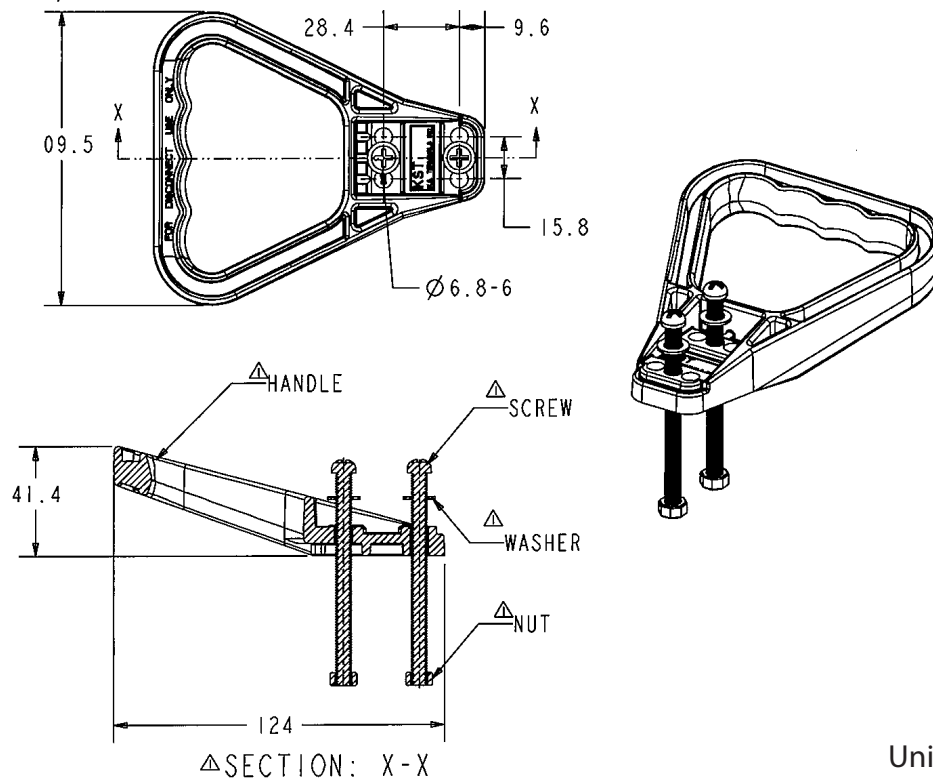

PICO®

PART # 3296

175A Series Modular Housing Handle Specifications Sheet

OUTLINE DRAWING

NOTES

Colour	Red
Material	PC
Maximum Electrical Rating	125°C 600V Max.