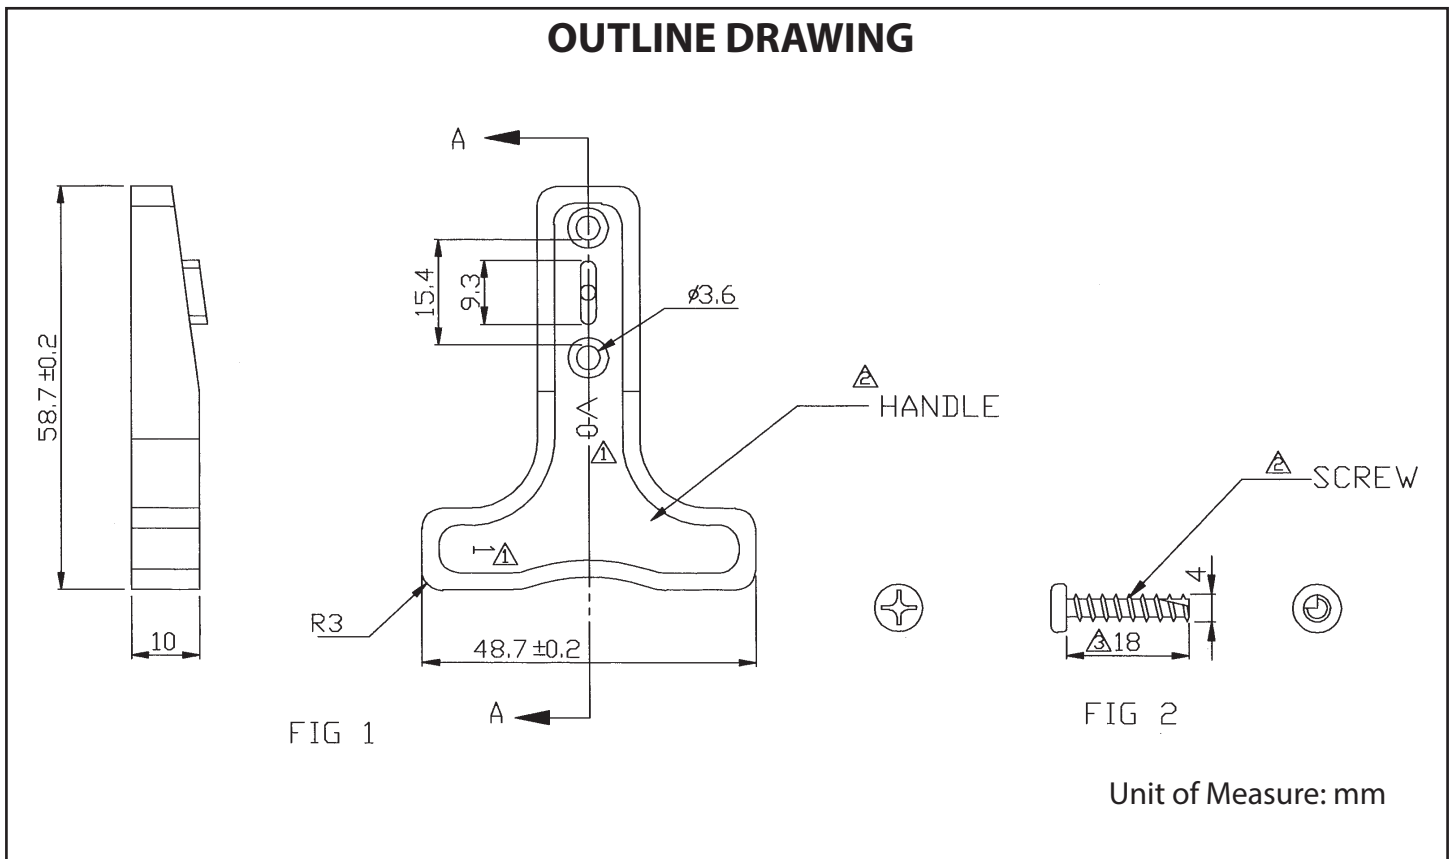

### 50A Series Modular Housing Handle Specifications Sheet

#### NOTES

<b>Colour</b>	Red
<b>Maximum Electrical Rating</b>	125°C 600V Max.
<b>Surface Treatment</b>	Zinc (Zn) Plated