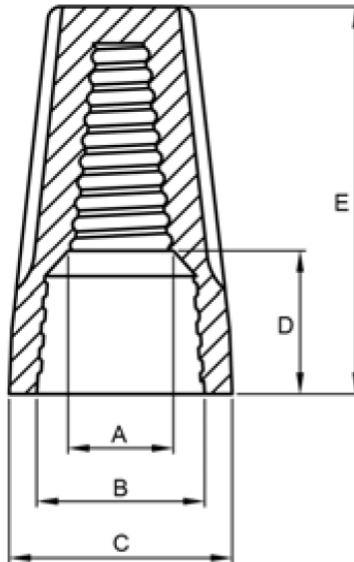

600V Orange Wire Caps Specifications Sheet

OUTLINE DRAWING

NOTES

A	B	C	D	E
IN (mm)	IN (mm)	IN (mm)	IN (mm)	IN (mm)
+/- .007	+/- .007	+/- .007	+/- .007	+/- .007
(0.2mm)	(0.2mm)	(0.2mm)	(0.2mm)	(0.2mm)
.196	.381	.500	.268	.866
(5.00mm)	(9.70mm)	(12.70mm)	(6.80mm)	(22.00mm)

Installation Instructions

1. Turn off power before installing or removing connectors.
2. Strip wires 5/16" (7.9 mm). For #16 and smaller stranded wires, strip 3/8" (9.5 mm)
3. Pre-twisting unnecessary, hold stripped wires together with ends even. Lead stranded wires slightly.
4. Align any frayed strands or conductors.
5. Push wires into connector and screw on until two twists are visible in the wires.

For use with copper to copper

Temperature rating: 105°C (221°F) Max.

Voltage Rating: 600V Max. for building wiring and 1000V max. for lighting fixtures and signs.

Wire Range	22-14 AWG
Material	Thermoplastic, UL 94V-2 flame retardant shell. Zinc plated square wire spring.
Colour	Orange (Industry Standard Colour Coding)