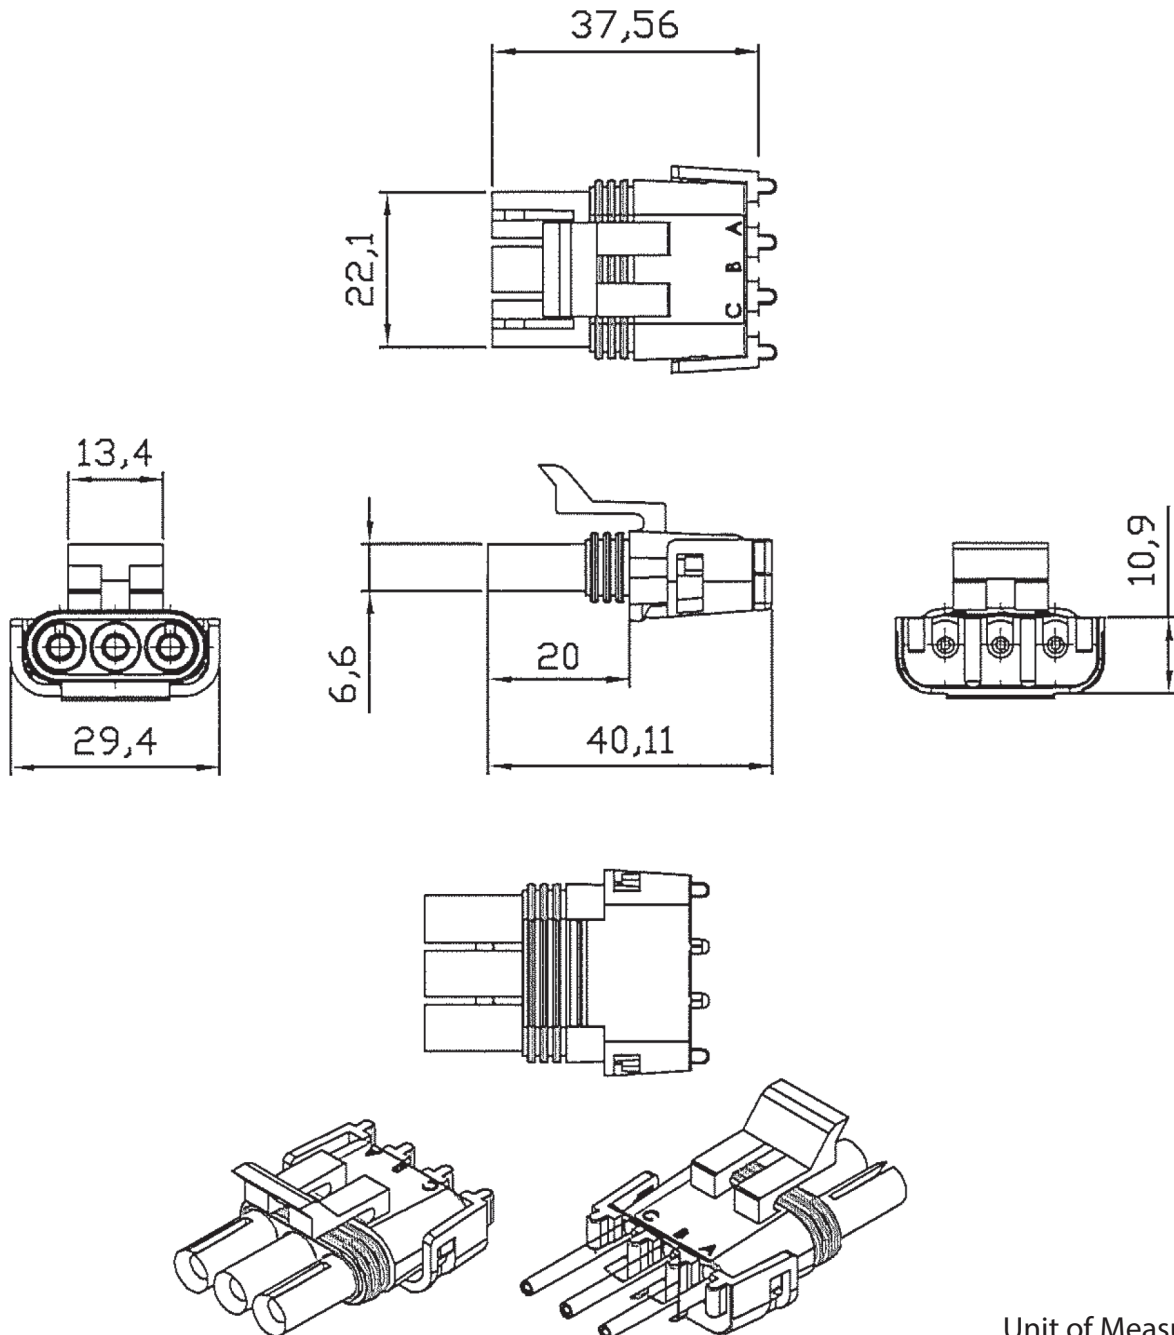

3 Cavity Tower Weather Pack Specifications Sheet

OUTLINE DRAWING

Unit of Measure: mm