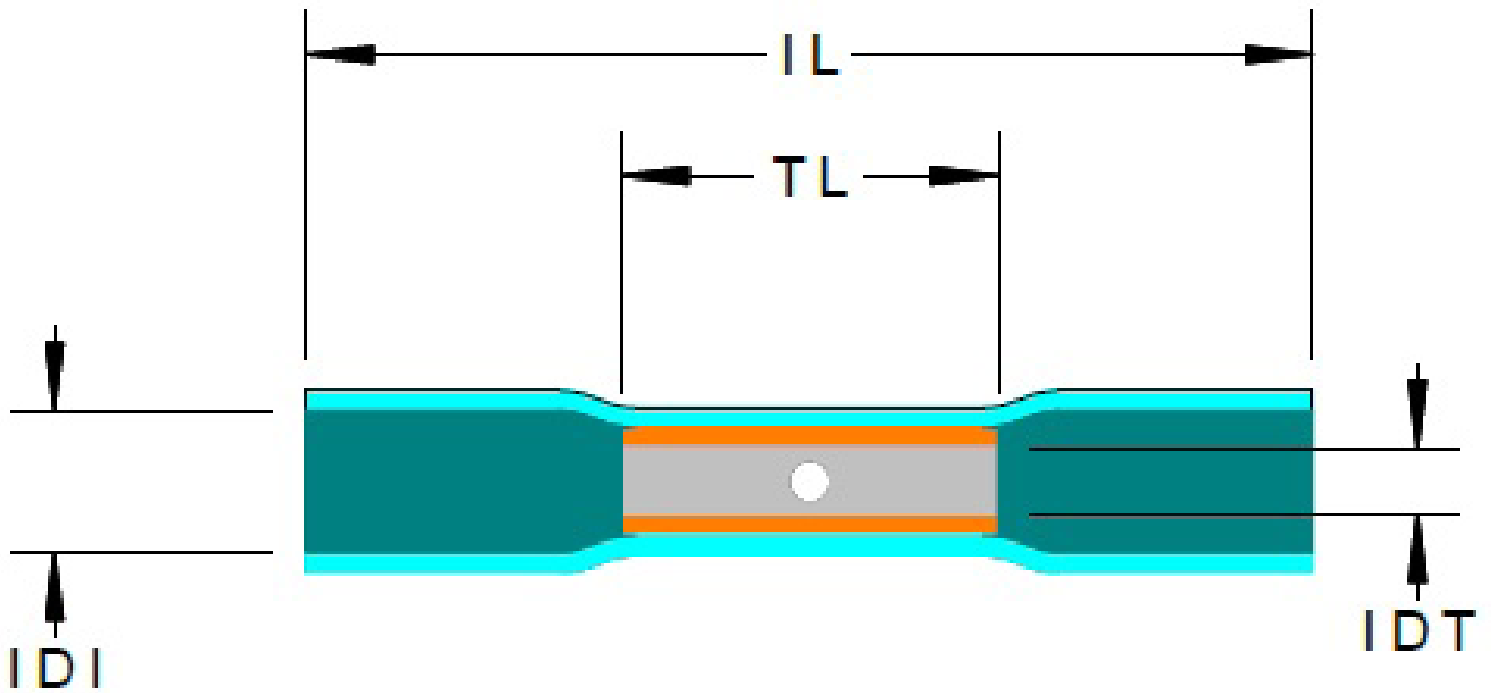

PICO[®]

5801, 5901, 6001 Specifications Sheet

Outline Drawing

unit of measurement: inches

Dimensions

Part #	Colour	IL	IDI	TL	IDT
5801	Red	1.5	.250	.625	.062
5901	Blue	1.5	.250	.660	.097
6001	Yellow	1.75	.280	.810	.142