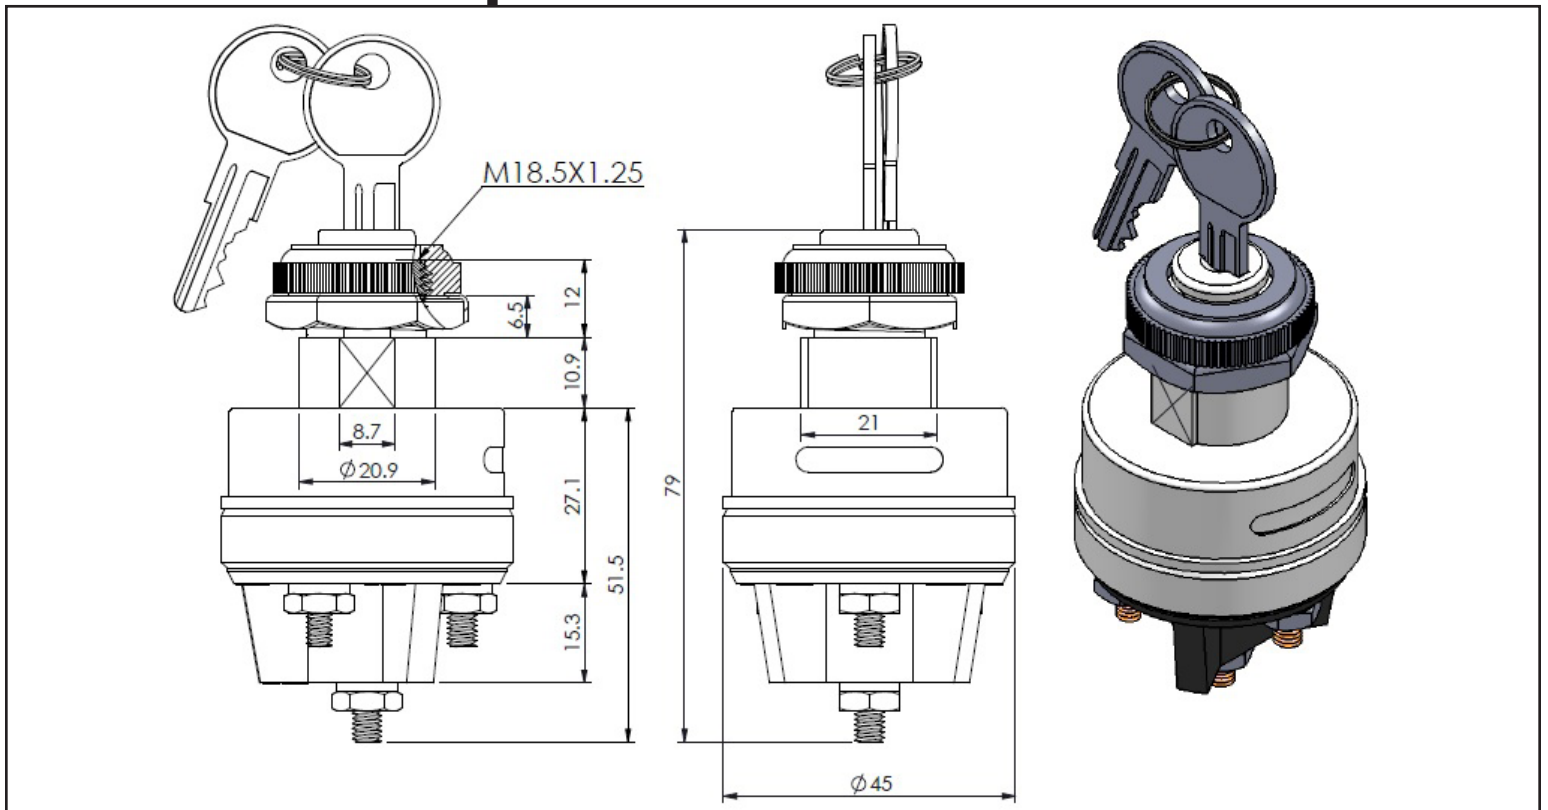

PICO[®]

9448 Specifications Sheet

Circuit	ACC	BAT	IGN	START
ACC	▲	▲		
OFF				
ON	▲	▲	▲	
START		▲	▲	▲