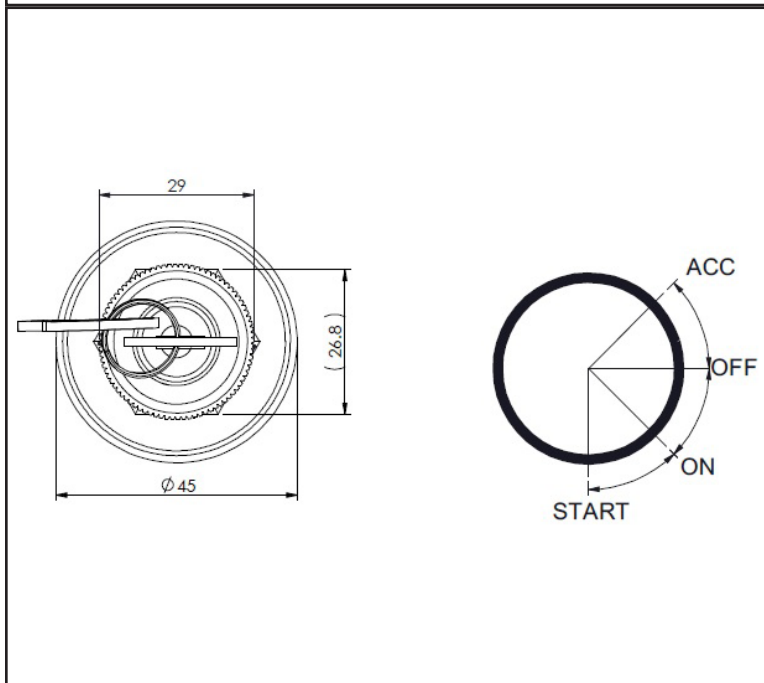

PICO[®]

9448 Specifications Sheet

Circuit	ACC	BAT	IGN	START
ACC	▲	▲		
OFF				
ON	▲	▲	▲	
START		▲	▲	▲