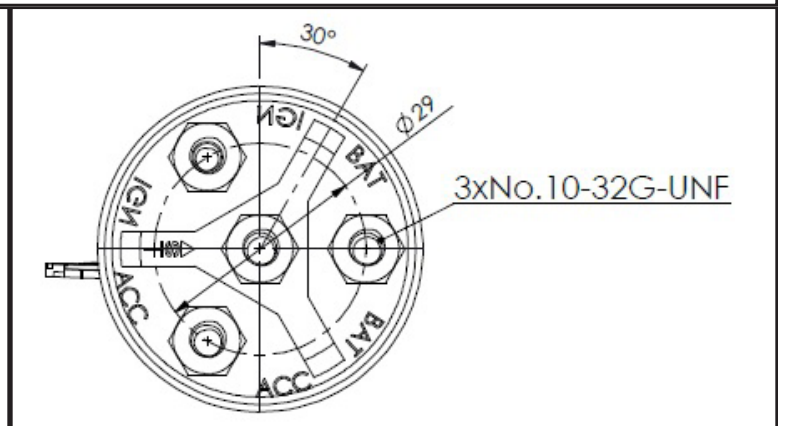

PICO[®]

9448 Specifications Sheet

Circuit	ACC	BAT	IGN	START
ACC	▲	▲		
OFF				
ON	▲	▲	▲	
START		▲	▲	▲