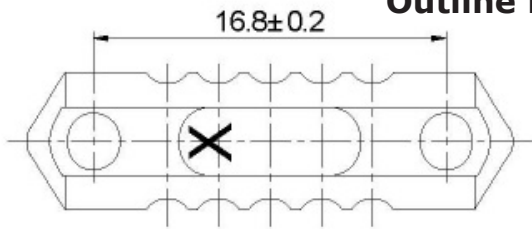

## 9680, 9681, 9682, 9684 Specifications Sheet

Outline Drawing

unit of measurement:mm

Description			Time Current Characteristics		
Part #	Amp	Colour	Test Current	Opening Time	
				Minimum	Maximum
9680	5	Yellow	150%	1hrs.	-----
9681	8	White		-----	60s
9682	16	Red	250%	-----	60s
9684	25	Blue			

**Notes:**

**Materials:**

- Zinc Alloy Strip
- Bakelite

**Voltage Rating:**

- 32 V DC