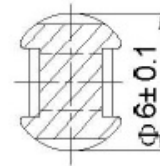

## 9680, 9681, 9682, 9684 Specifications Sheet

Outline Drawing

unit of measurement:mm

Description			Time Current Characteristics		
Part #	Amp	Colour	Test Current	Opening Time	
				Minimum	Maximum
9680	5	Yellow	150%	1hrs.	-----
9681	8	White		-----	60s
9682	16	Red	250%	-----	60s
9684	25	Blue			

**Notes:**

**Materials:**

- Zinc Alloy Strip
- Bakelite

**Voltage Rating:**

- 32 V DC