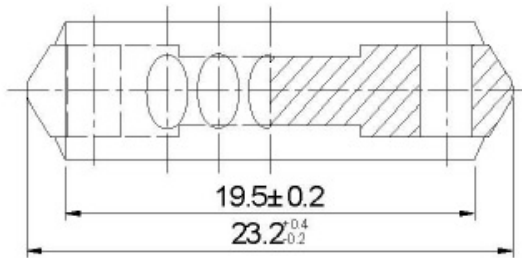

## 9680, 9681, 9682, 9684 Specifications Sheet

Outline Drawing

unit of measurement:mm

Description			Time Current Characteristics		
Part #	Amp	Colour	Test Current	Opening Time	
				Minimum	Maximum
9680	5	Yellow	150%	1hrs.	-----
9681	8	White		-----	60s
9682	16	Red	250%	-----	60s
9684	25	Blue			

**Notes:**

**Materials:**

- Zinc Alloy Strip
- Bakelite

**Voltage Rating:**

- 32 V DC