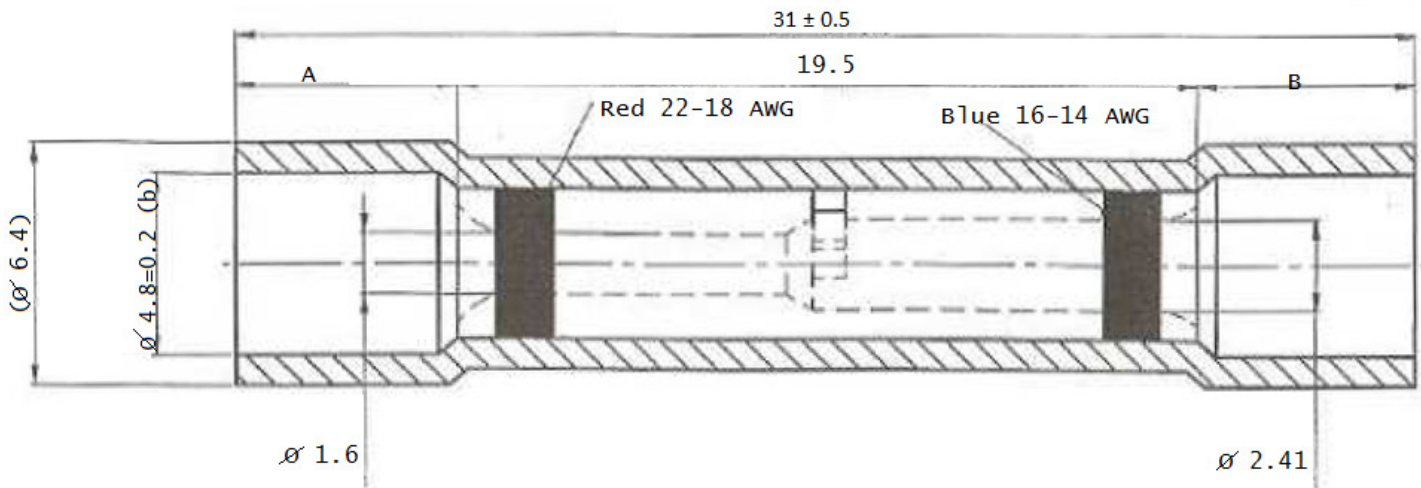

PICO[®]

1100 Specifications Sheet

Title: Step Down Butt Connector
22-18 to 16-14 Wire Gauge

Material: Copper
P.V.C.

Part #: 1100