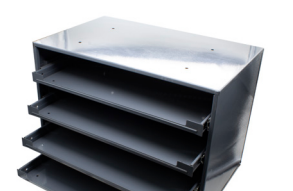

5R2-E Empty Metal Cabinet
Heavy duty Pro Series metal cabinet. Maintain, contain, and organise up to 4 Pro Series Kits.
Dimensions: 20.5" x 12.5" x 15"
Qty: 1 PCS