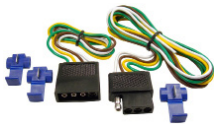

Adapters

7691-11 (1 PC)
6 way plug to 7 way blade adapter.

7706-11 (1 PC)
4 Pole Round Male to 4 Way Flat Female

7692-11 (1 PC)
7 way blade to 7 way pin adapter.

7711-11 (1 PC)
6 Pole Round Male Plug to 4 Way Flat Female

7704-11 (1 PC)
7 Pole Male Plug to 4 Way Flat Female

7714-11 (1 PC)
7 Pole RV Male Plug to 6 Way Round Pin Socket

7705-11 (1 PC)
7 Pole RV Male Plug to 5 Way Flat Female

7717-11 (1 PC)
7717-34 (10 PC)
7 Pole RV Male Plug to 4 Way Flat Female

Converters & Kits

7693-11 (1 PC) 
4 Way 5' Wiring Kit
Includes 3 splice connectors.

7719-11 (1 PC)
Taillight Converter
For vehicles with rear amber turn signals or separate bulbs for turn signals and brake lights. Weatherproof double mold design.

7695-11 (1 PC) 
4 Way 24' Wiring Kit
Includes 6 splice connectors.

7755-11 (1 PC)
Canyon / Colorado Vehicle to Trailer Connector 2004+

7700-11 (1 PC)
18GA Trailer Light Converter with 4 Way Flat Female